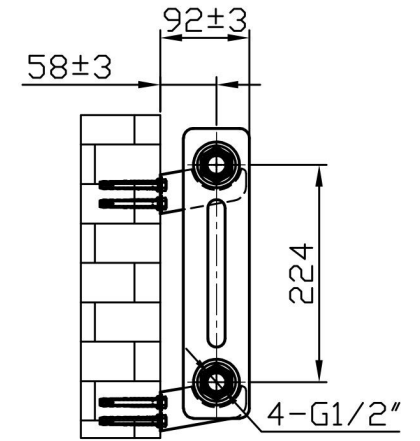

Imperia 2 Column Horizontal 300 x 1460mm. Painted

Technical Drawing

Unit: mm

Eastbrook

Eastbrook Road, Gloucester GL4 3DB

Technical Helpline : 01452 317890

Mon - Fri / 8am - 5pm

Email : technical@eastbrookco.com