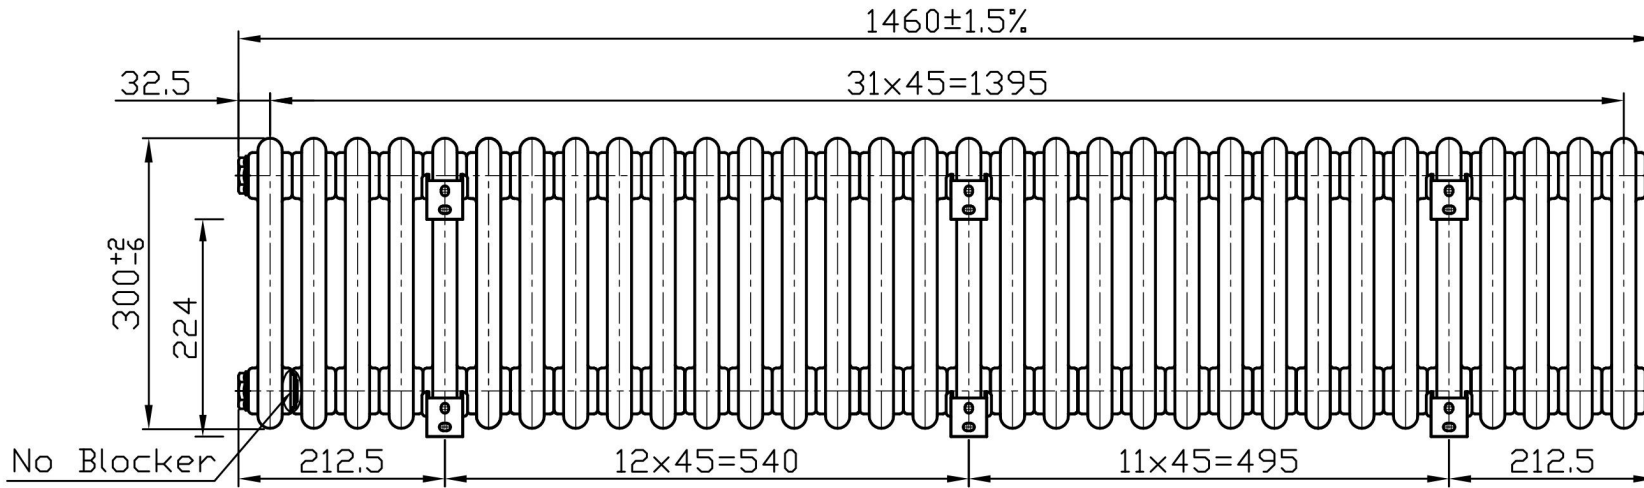

Imperia 2 Column Horizontal 300 x 1460mm. Painted

Technical Drawing

Unit: mm

Eastbrook

Eastbrook Road, Gloucester GL4 3DB

Technical Helpline : 01452 317890

Mon - Fri / 8am - 5pm

Email : technical@eastbrookco.com