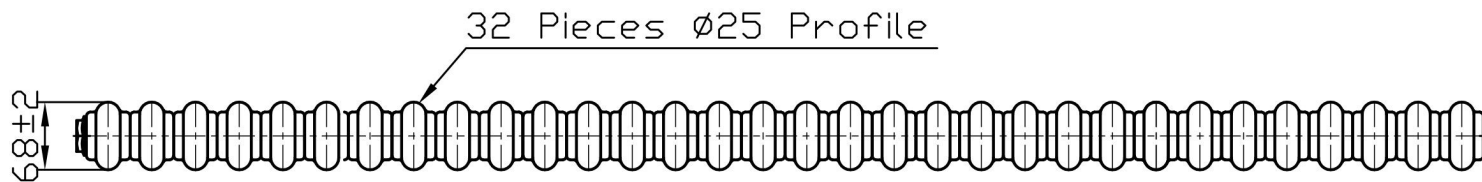

Imperia 2 Column Horizontal 300 x 1460mm. Painted

Technical Drawing

Unit: mm

Eastbrook

Eastbrook Road, Gloucester GL4 3DB

Technical Helpline : 01452 317890

Mon - Fri / 8am - 5pm

Email : technical@eastbrookco.com