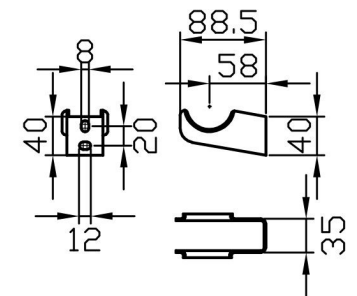

# Imperia 2 Column Horizontal 300 x 1460mm. Painted

## Technical Drawing

Unit: mm

**Eastbrook** 

Eastbrook Road, Gloucester GL4 3DB

Technical Helpline : 01452 317890

Mon - Fri / 8am - 5pm

Email : [technical@eastbrookco.com](mailto:technical@eastbrookco.com)